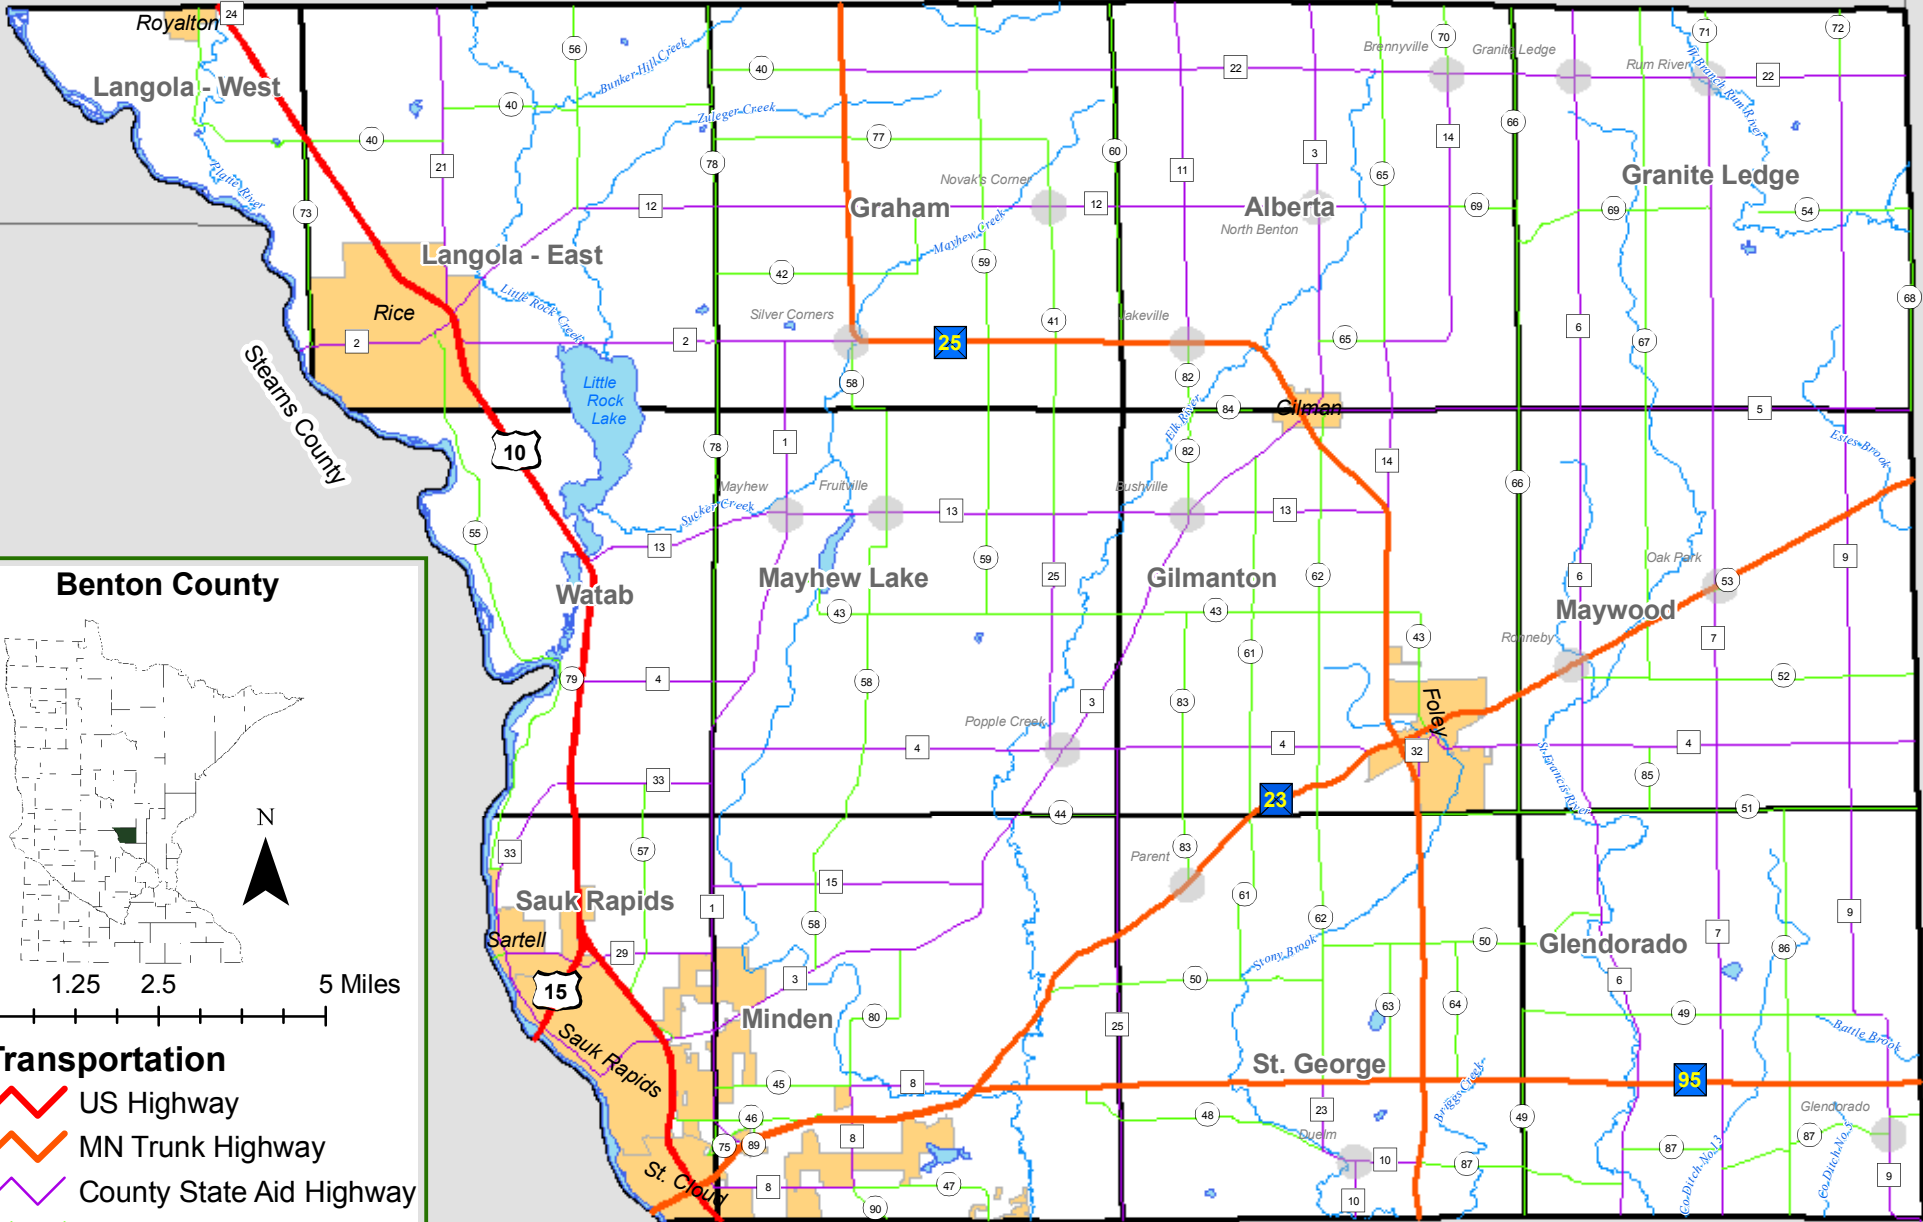

Morrison County

Benton County