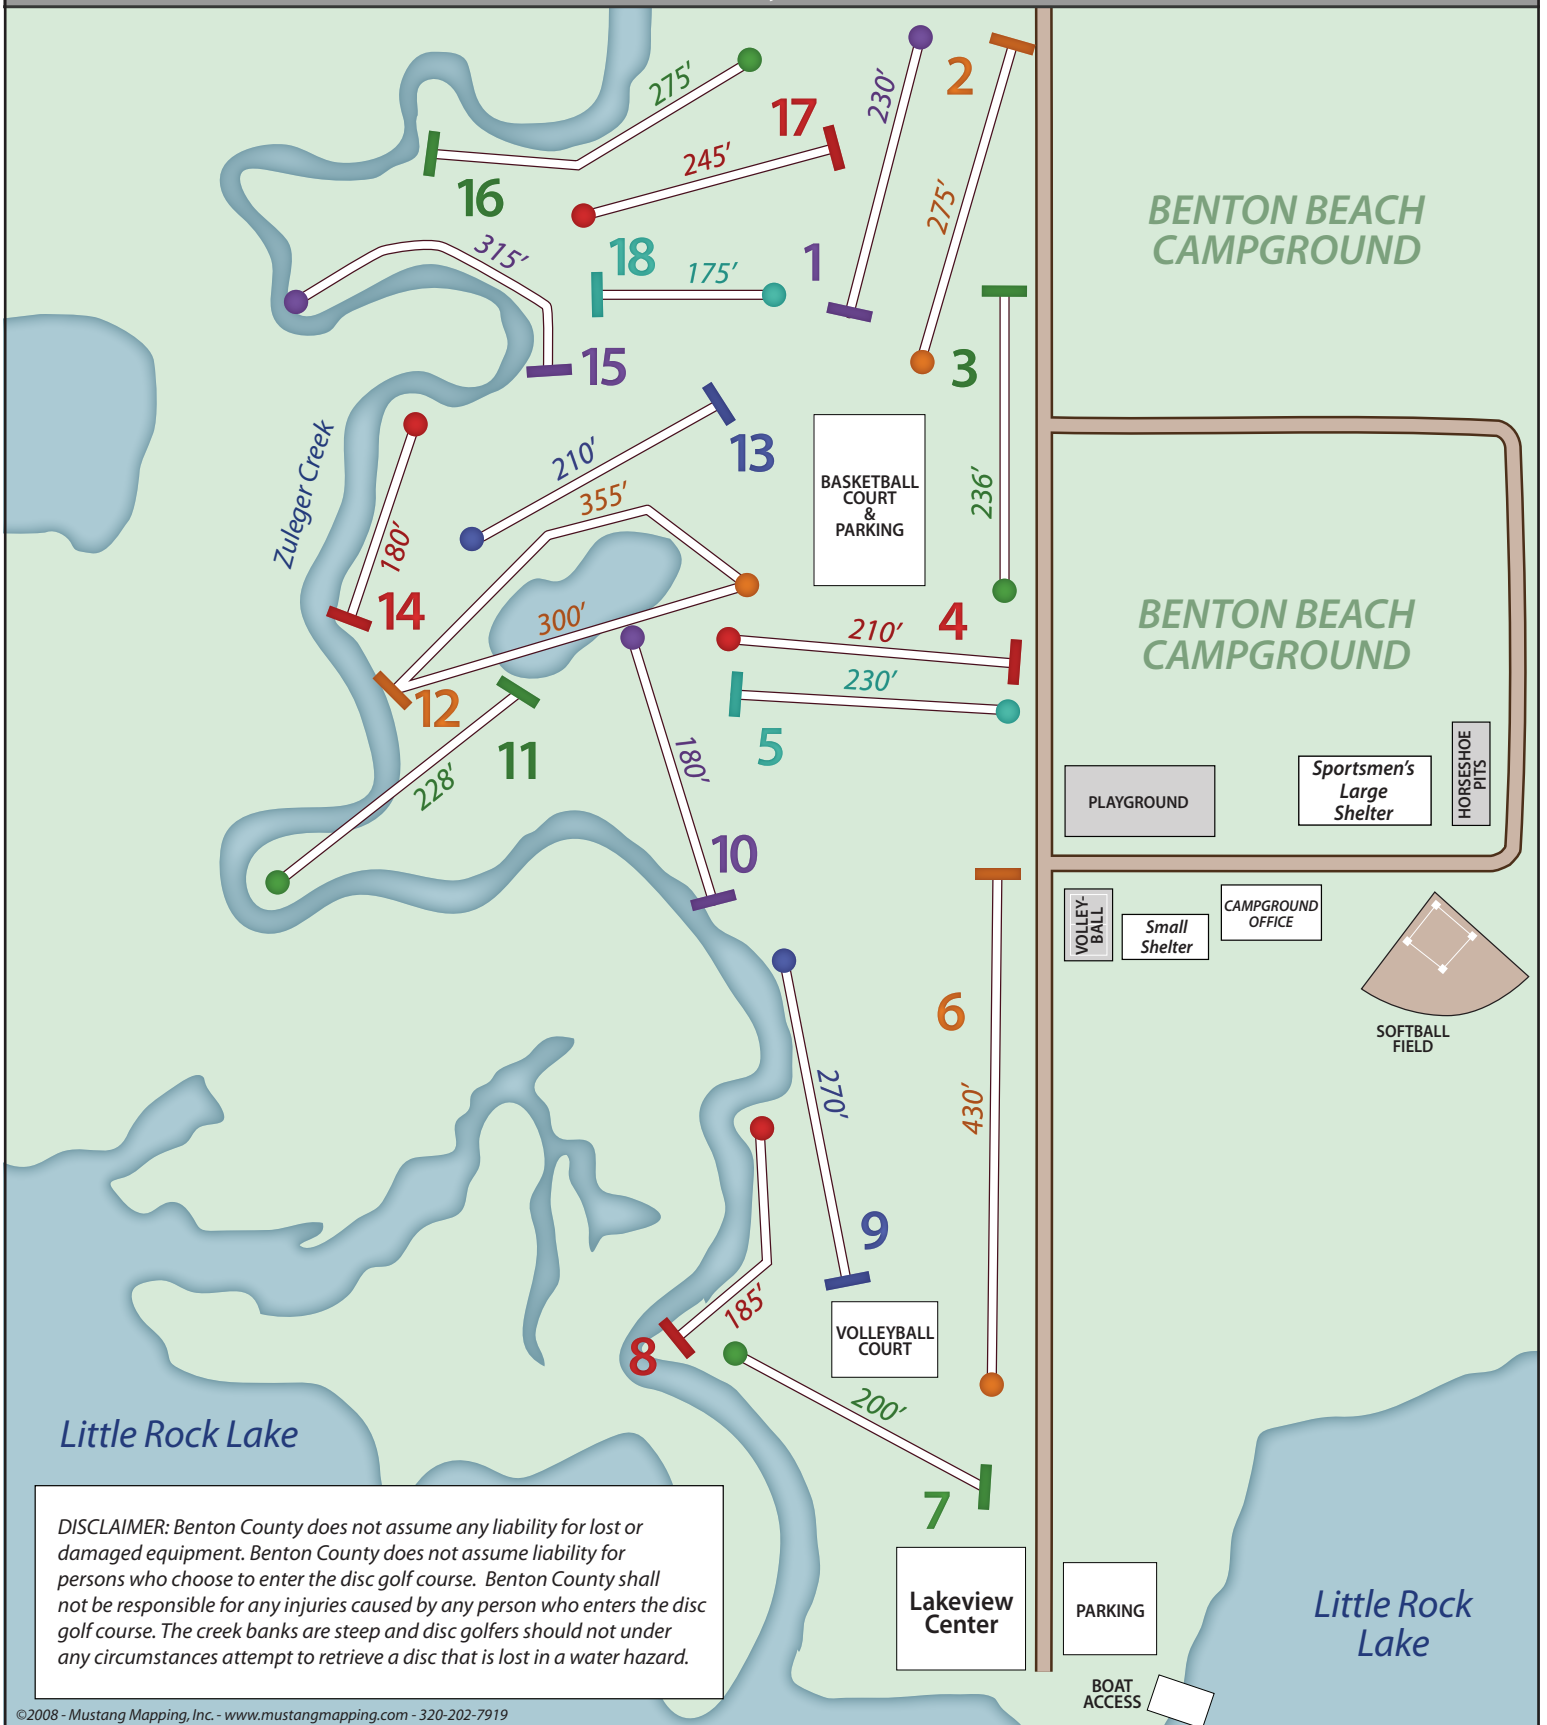

Benton Beach Disc Golf Course

130 125th St NW - Rice, MN 56367

For more information about campground and Lakeview Center rental, please call (320) 968-5292

Benton Beach Road - County Road 2 - 125th St NW

DISCLAIMER: Benton County does not assume any liability for lost or damaged equipment. Benton County does not assume liability for persons who choose to enter the disc golf course. Benton County shall not be responsible for any injuries caused by any person who enters the disc golf course. The creek banks are steep and disc golfers should not under any circumstances attempt to retrieve a disc that is lost in a water hazard.