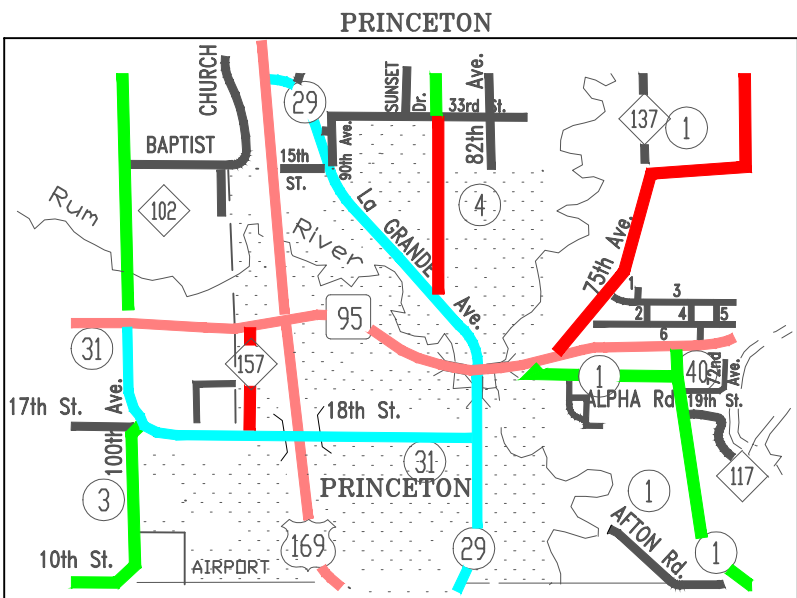

- LEGEND**
- 5 TON —————
  - 7 TON —————
  - 9 TON —————
  - 10 TON —————
  - STATE ROUTE —————

2014 ROAD RESTRICTIONS FOR MILLE LACS COUNTY

PG 2 OF 2

MILACA

SHERBURNE COUNTY