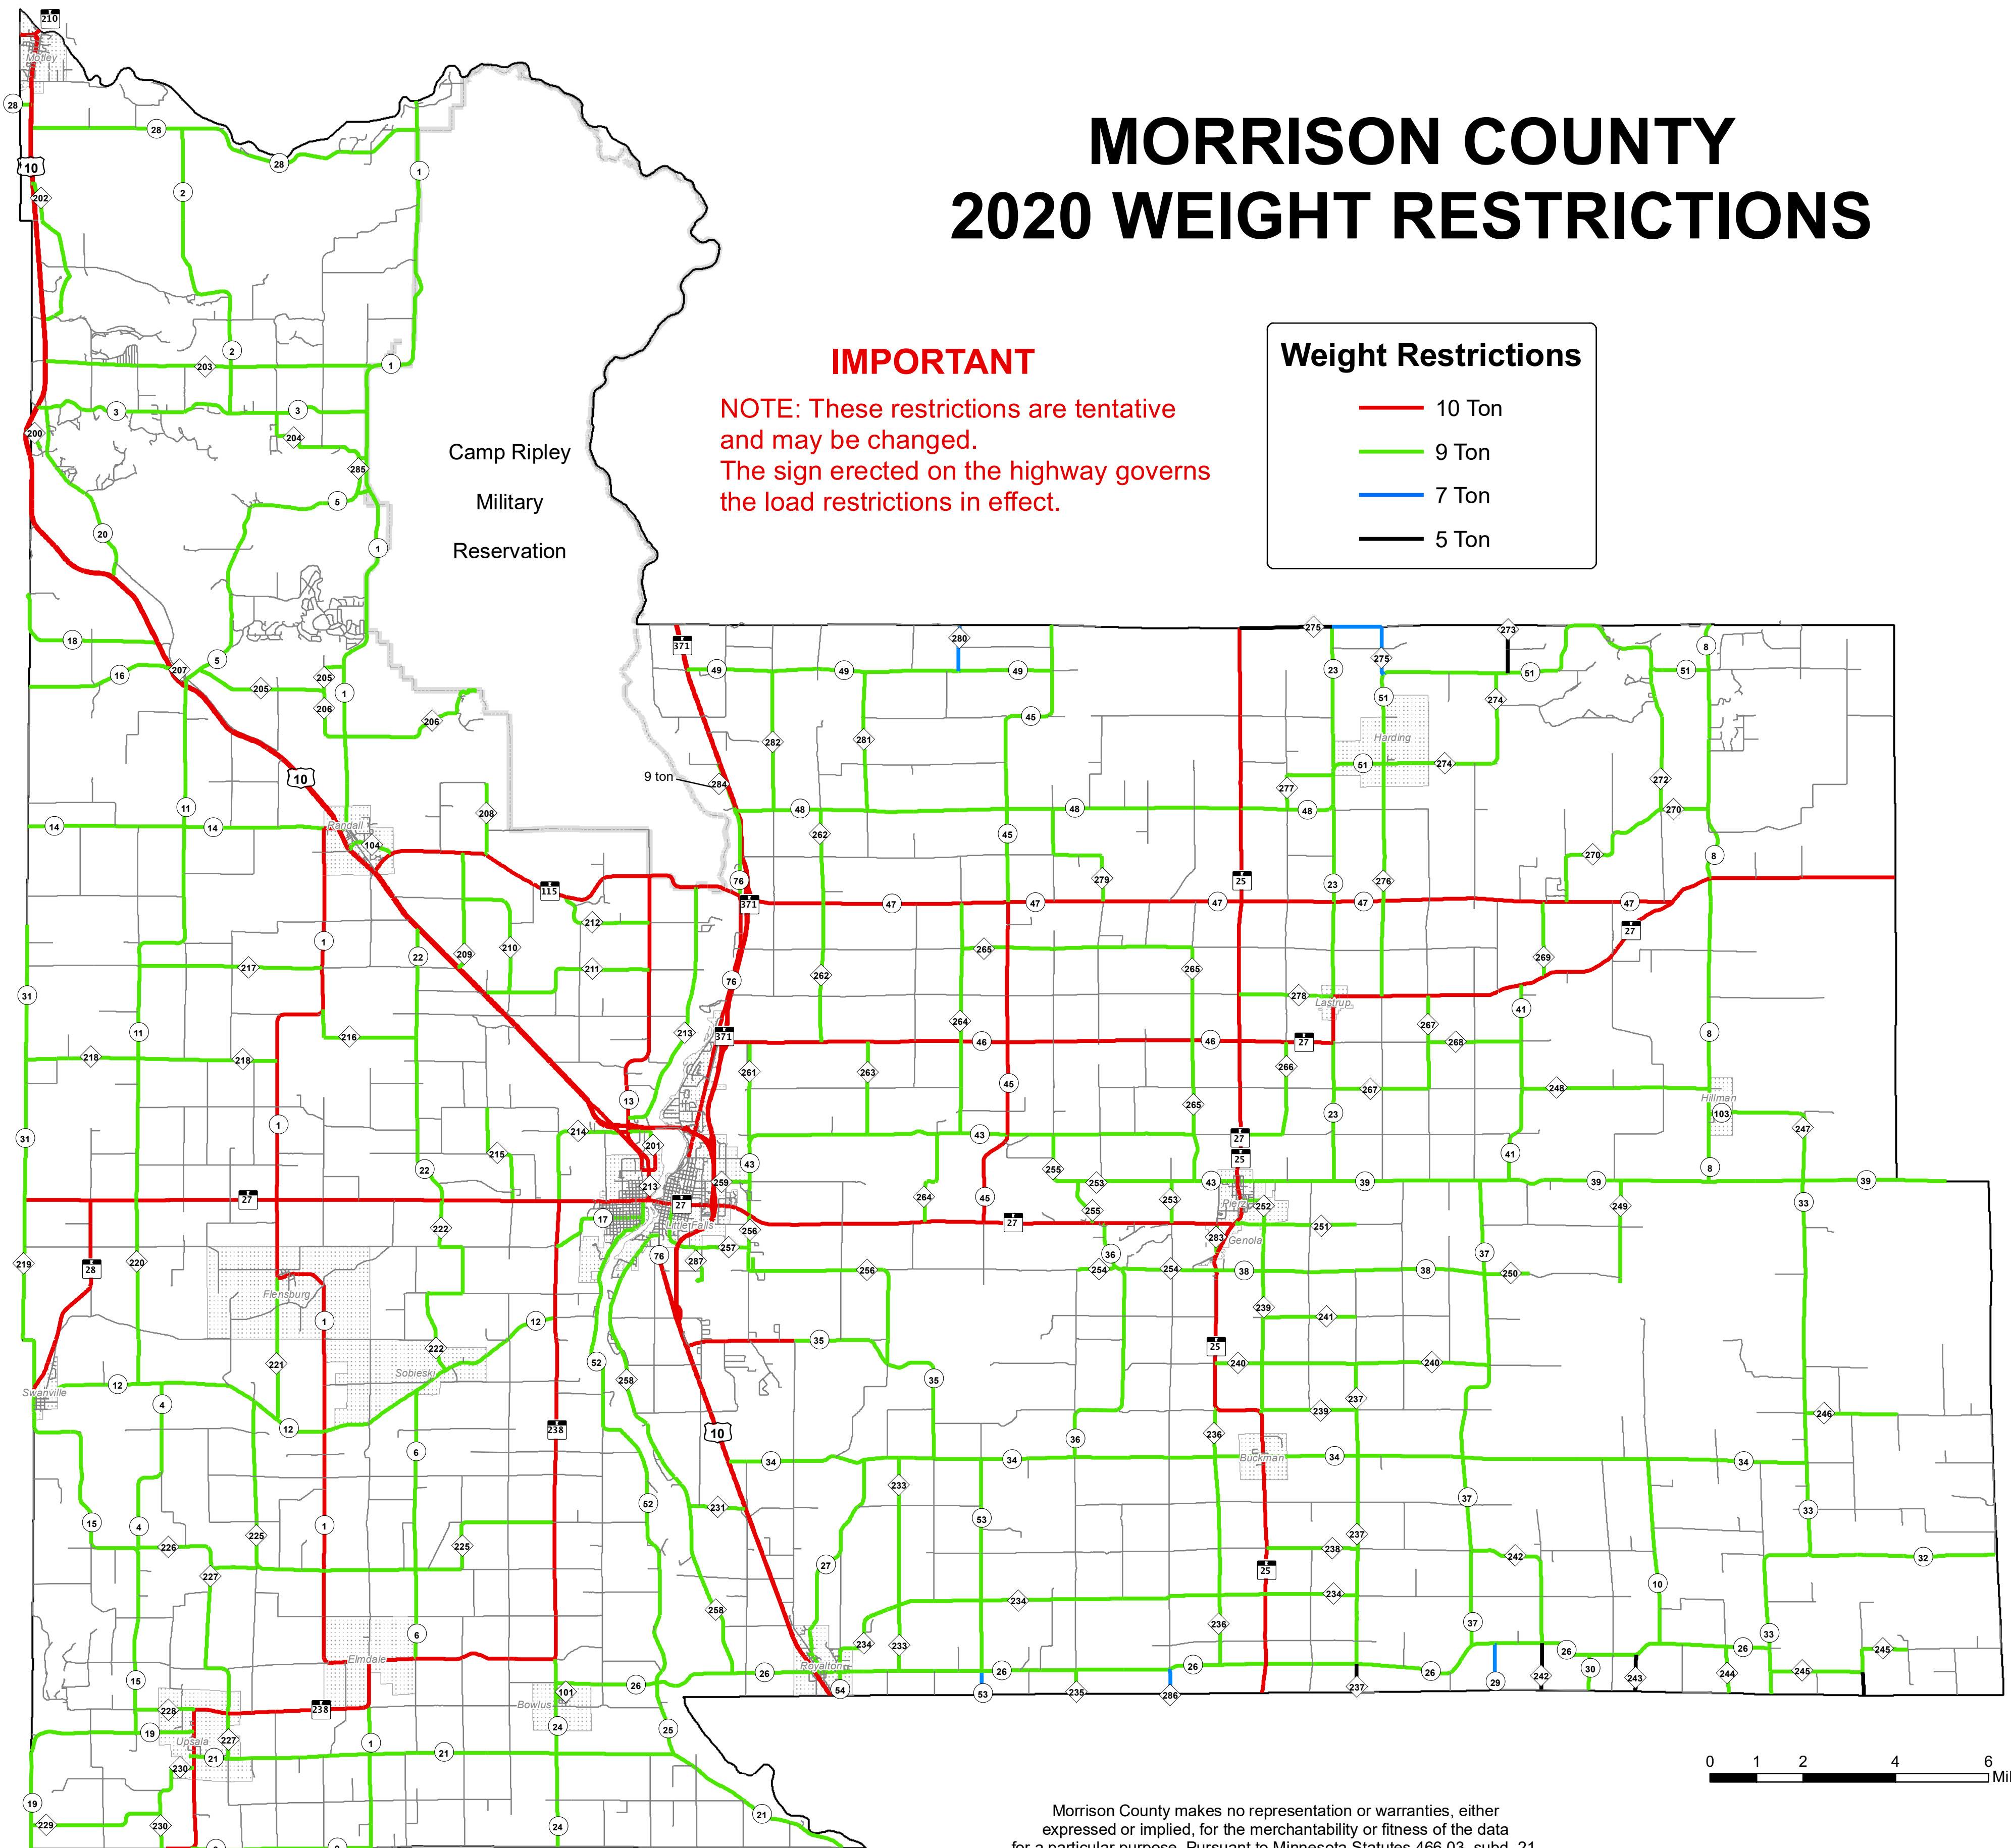

# MORRISON COUNTY 2020 WEIGHT RESTRICTIONS

## IMPORTANT

NOTE: These restrictions are tentative and may be changed. The sign erected on the highway governs the load restrictions in effect.

### Weight Restrictions

- 10 Ton
- 9 Ton
- 7 Ton
- 5 Ton

Morrison County makes no representation or warranties, either expressed or implied, for the merchantability or fitness of the data for a particular purpose. Pursuant to Minnesota Statutes 466.03, subd. 21, Morrison County does not guarantee the accuracy of the material herein contained and is not responsible for any misuse or misrepresentation of the information.