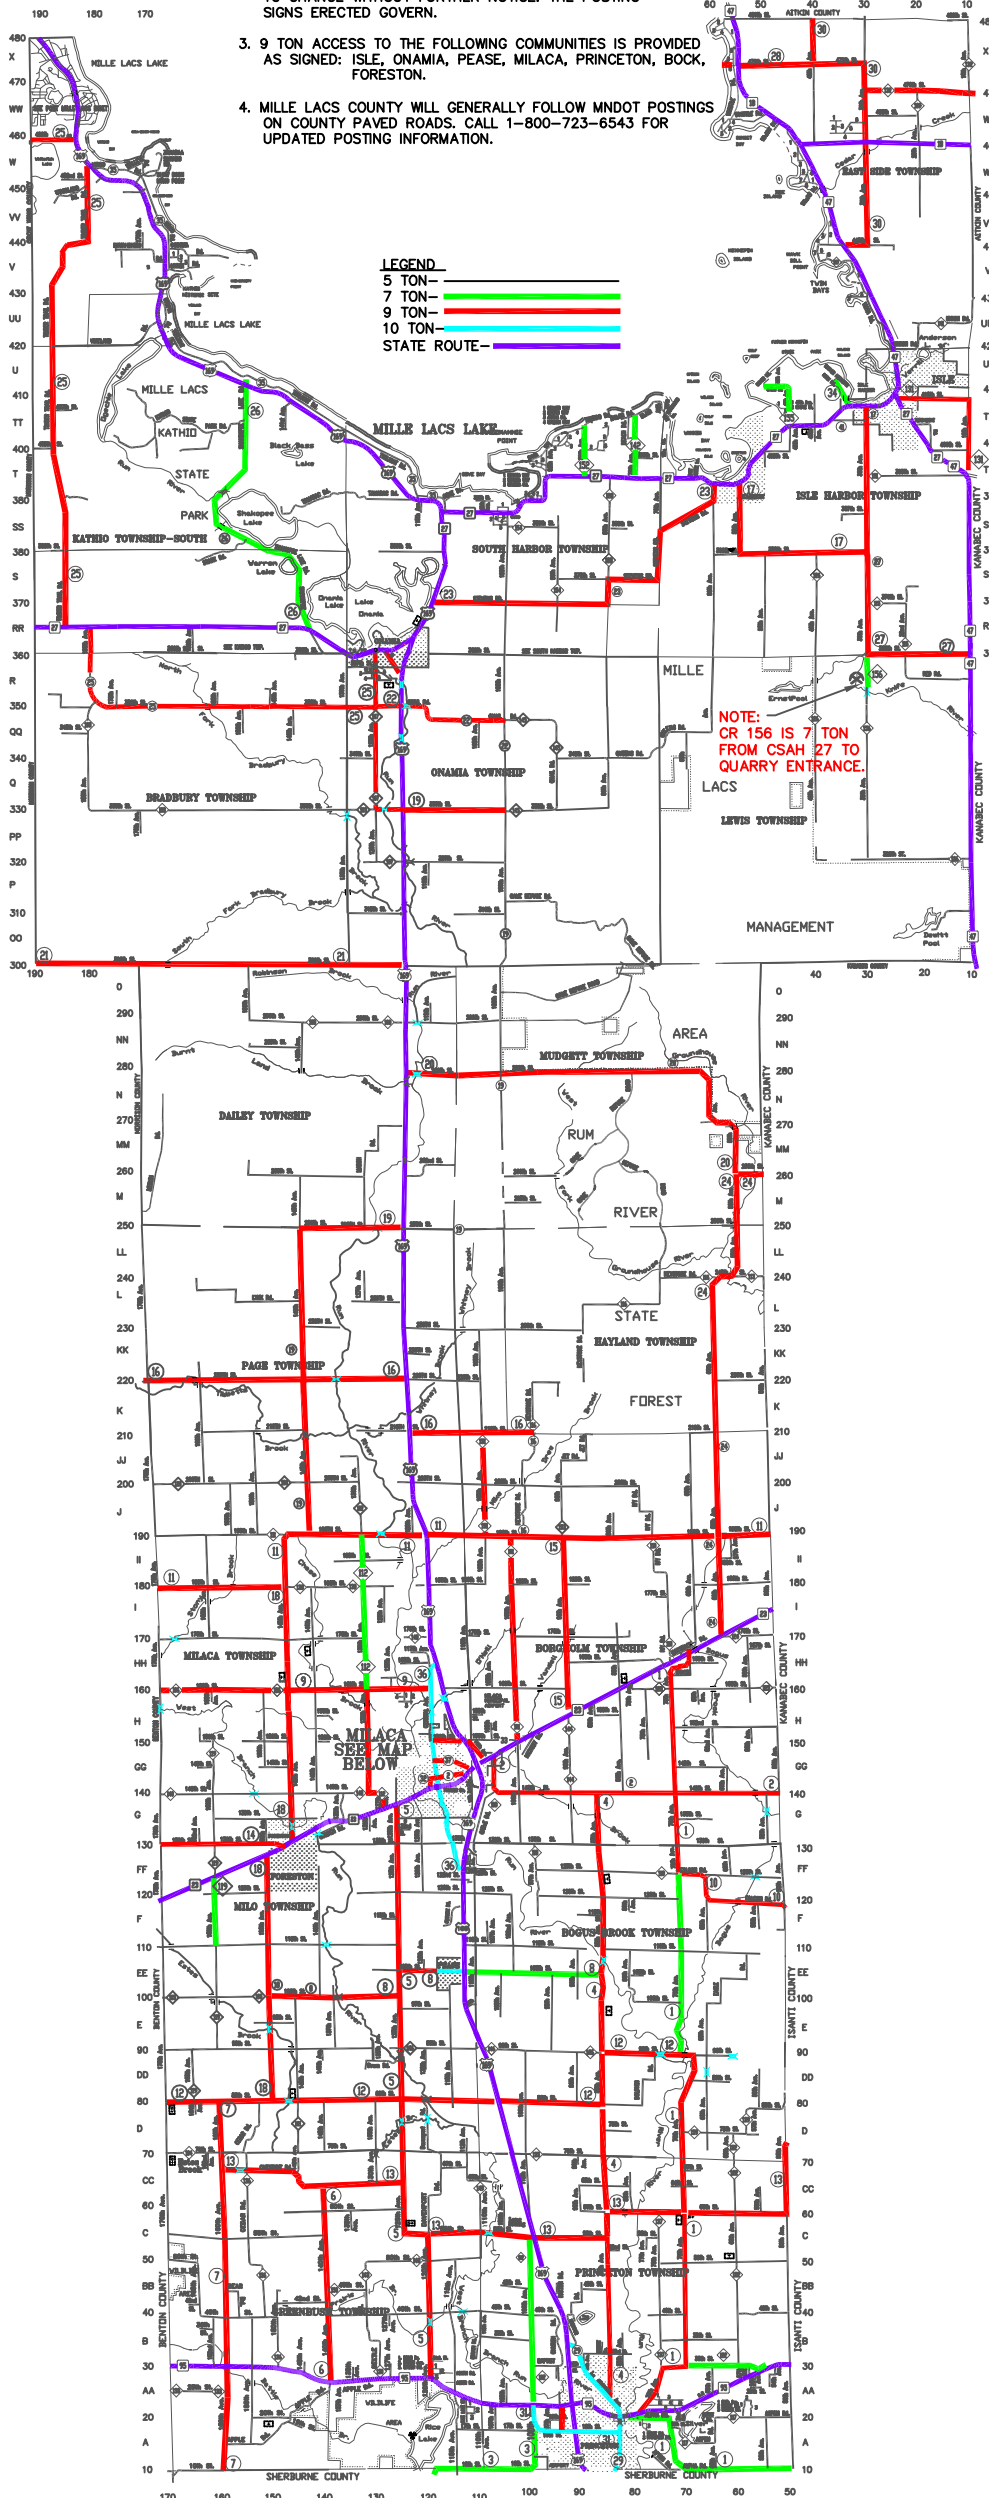

2021 LOAD RESTRICTIONS FOR MILLE LACS COUNTY MINNESOTA

NOTES :

1. ALL ROADS EXCEPT PRIVATE ROADS ARE RESTRICTED TO 5 TON AXLE WEIGHT BY STATE STATUTE UPON ANNOUNCEMENT BY MNDOT OF SPRING ROAD RESTRICTIONS. THE TIMING OF WHEN ROAD RESTRICTIONS ARE IMPOSED IS WEATHER RELATED.
2. THE POSTINGS SHOWN ON THIS MAP ARE SUBJECT TO CHANGE WITHOUT FURTHER NOTICE. THE POSTING SIGNS ERECTED GOVERN.
3. 9 TON ACCESS TO THE FOLLOWING COMMUNITIES IS PROVIDED AS SIGNED: ISLE, ONAMIA, PEASE, MILACA, PRINCETON, BOCK, FORESTON.
4. MILLE LACS COUNTY WILL GENERALLY FOLLOW MNDOT POSTINGS ON COUNTY PAVED ROADS. CALL 1-800-723-6543 FOR UPDATED POSTING INFORMATION.

SHERBURNE COUNTY

MILACA