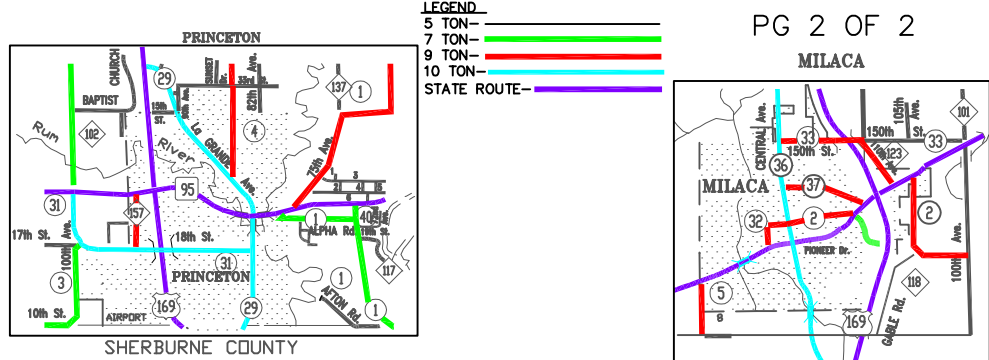

2021 LOAD RESTRICTIONS FOR MILLE LACS COUNTY MINNESOTA

NOTES :

1. ALL ROADS EXCEPT PRIVATE ROADS ARE RESTRICTED TO 5 TON AXLE WEIGHT BY STATE STATUTE UPON ANNOUNCEMENT BY MNDOT OF SPRING ROAD RESTRICTIONS. THE TIMING OF WHEN ROAD RESTRICTIONS ARE IMPOSED IS WEATHER RELATED.
2. THE POSTINGS SHOWN ON THIS MAP ARE SUBJECT TO CHANGE WITHOUT FURTHER NOTICE. THE POSTING SIGNS ERECTED GOVERN.
3. 9 TON ACCESS TO THE FOLLOWING COMMUNITIES IS PROVIDED AS SIGNED: ISLE, ONAMIA, PEASE, MILACA, PRINCETON, BOCK, FORESTON.
4. MILLE LACS COUNTY WILL GENERALLY FOLLOW MNDOT POSTINGS ON COUNTY PAVED ROADS. CALL 1-800-723-6543 FOR UPDATED POSTING INFORMATION.

SHERBURNE COUNTY

MILACA